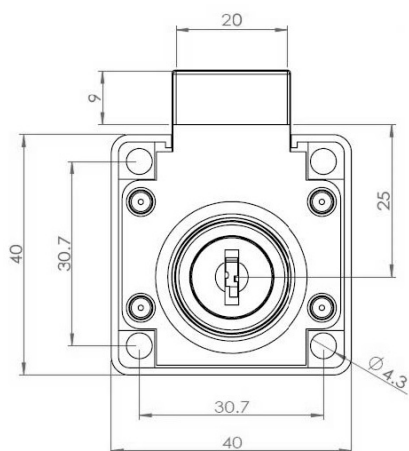

PRODUCT SHEET

Description:

Rim Lock 850, $\varnothing 19 \times 22 \text{mm}$, Drawer, NPL, Trans. Flip CK SISO

Item number:

14.01.051-0

Units	Box	Carton	HS Code	Barcode
Pcs.	20	240	8301300000	
				5704866508049