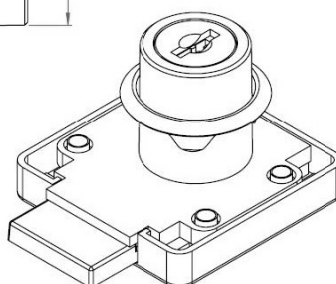

PRODUCT SHEET

Description:

Rim Lock 850, $\varnothing 19 \times 22 \text{mm}$, Drawer, NPL, Trans. Flip CK SISO

Item number:

14.01.051-0

Units	Box	Carton	HS Code	Barcode
Pcs.	20	240	8301300000	
				5704866508049