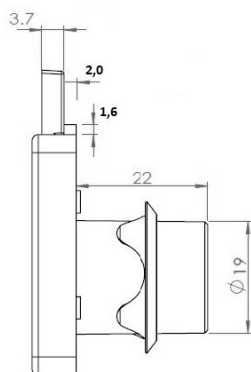

PRODUCT SHEET

Description:

Rim Lock 850, $\varnothing 19 \times 22 \text{mm}$, Drawer, NPL, Trans. Flip CK SISO

Item number:

14.01.051-0

Units	Box	Carton	HS Code	Barcode
Pcs.	20	240	8301300000	
				5704866508049